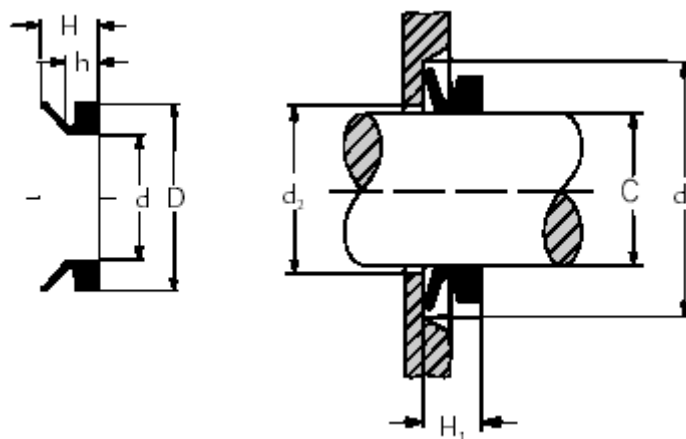

Article number: 17950160

Description: KLEE V-ring VA 50-160 NBR 60

## Measures

---

$C = 155-165$

$d = 144$

$D = 160.0$

$d1 = C+24$

$d2 = C+5$

$h = 9.0$